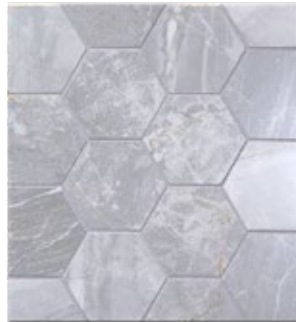

OrobicaGrigia LUX