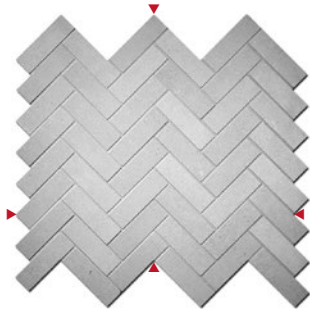

Chrome Charcoal

Chrome Clay

Chrome Forest

Chrome White

Chrome Sand

Chrome Grey

COLOR BODY Color Body Porcelain

5 COMMERCIAL  FROST RESISTANT!

S.C.O.F
.74/.83
wet/dry

D.C.O.F
.62

R9

V3 Moderate

Recommended Joint: **MINIMUM 2mm (± 3/32")** for ALL RECTIFIED tiles!

When set Staggered 6" - 8" offset **RECOMMENDED**

1/2 offset **NOT Recommended**

CHROME

NEW!

HERRINGBONE

thickness
10 mm

▶ 12 1/2" x 11" ◀

unit Sheet
unit size .99 sf sheet
unit/sf 1.01

prod no.
CD 6400HR
CD 6410HR
CD 6420HR
CD 6430HR
CD 6440HR
CD 6450HR

prod name
Chrome Charcoal
Chrome Clay
Chrome Forest
Chrome White
Chrome Sand
Chrome Grey