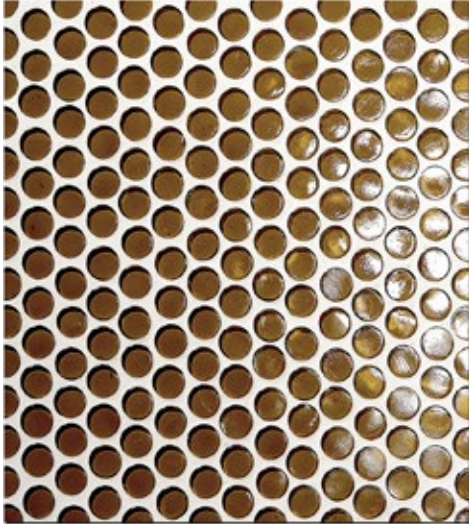

NEW! EXTRA LIGHT

3/4" Circle (mounted)

finish LUCICO
thickness $\pm 3/16$
unit Sheet
unit size .88 sf sheet
unit/sf 1.14

lbs/unit (sheets) sheet/packing
1.70 11 11/carton

prod no.	prod name
GRX 5611	Circle Zinc
GRX 5612	Circle Jade
GRX 5613	Circle Diamond
GRX 5614	Circle White
GRX 5615	Circle Oyster
GRX 5842	Circle Ocher
GRX 5843	Circle Mink
GRX 5844	Circle Mou

Circle White

Circle Diamond

Circle Oyster

Circle Zinc

EXTRA LIGHT NEW!

Circle Diamond

Circle Zinc

Circle Oyster

NEW! EXTRA LIGHT

Circle Ocher

Circle Jade

Circle Mink

Circle Mou

EXTRA LIGHT NEW!

Circle Jade

Circle Mou

Circle Mink

Colors and Aesthetical features in this catalogue are to be regarded as indications. Please refer to physical samples for clarification.