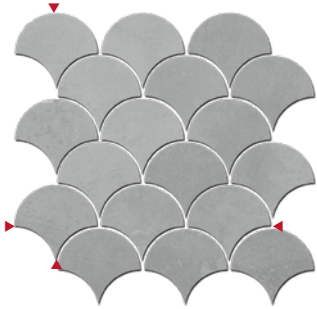

D.C.O.F
>.42

R9

V4 Substantial

Thickness
9.0 mm

Recommended Joint: **MINIMUM 2mm (± 3/32")** for ALL RECTIFIED tiles!

+ H O M E +

New!

Home DarkPeat 4 x 16

Home GoldenSun 16 x 16

Home BlueLagoon Shell and Home WhitePastel Hex

Home RedFlame 16 x 16 and Home WhitePastel Shell

+ H O M E +

New!

3D
TECH **SHELL**
(mounted)

▶ 12 1/8" x 12 1/8" ◀

unit Sheet	prod no.	prod name
unit size 1.022 sf sheet	ED 5104SH	Home RedFlame
unit/sf .977	ED 5304SH	Home GoldenSun
pc size 4 x 4	ED 5504SH	Home BlueLagoon
	ED 5704SH	Home DarkPeat
	ED 5904SH	Home WhitePastel
lbs/unit (sheets)	sheet/packing	≈ sf/ctn
4.1 9	9/carton	9.203