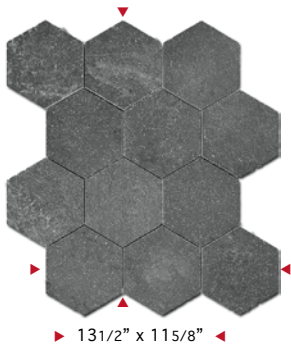

# + L A V A +

prod name

Lava Black 2x2 Mosaic  
 Lava Black 4 Hexagon  
 Lava Black 12x24  
 Lava Black 24x36  
 Lava Black 2x24 SBN

NOTE: The price (SF) is CALCULATED based on the unit/sf for REFERENCE only!  
 As Mosaics are sold by the SHEET, NOT Square Foot, some rounding may occur.

## 2 x 2 Mosaic

prod no.	prod name	size	lbs/sheet	sheet/ctn	sf/ctn
GA 1724M	Lava Black	12 x 12	3.90	6	5.81

## 4" HEX

unit Sheet  
 unit size 1.12 sf sheet  
 unit/sf .893  
 pc size 3 15/16" x 4 1/2"

prod no.  
 GA 1724HX

prod name  
 Lava Black

lbs/unit (sheets)	sheet/packing	≈ sf/ctn
2.70 6	6/carton	6.72

Lava Black 2 x 2

Lava Black 4 Hex

**COLOR BODY** Color Body Porcelain

**5** COMMERCIAL

FROST RESISTANT!

Made in Italy

**D.C.O.F**  
 >.42

**R10**

Thickness  
 10.0 mm