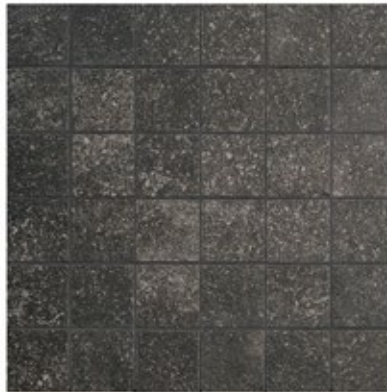

## 4" HEX

unit Sheet  
 unit size 1.12 sf sheet  
 unit/sf .893  
 pc size 3 15/16" x 4 1/2"

prod no.  
 GA 1724HX

prod name  
 Lava Black

lbs/unit (sheets)	sheet/packing	≈ sf/ctn
2.70 6	6/carton	6.72

Lava Black 2 x 2

Lava Black 4 Hex

**COLOR BODY** Color Body Porcelain

**5** COMMERCIAL

FROST RESISTANT!

Made in Italy

**D.C.O.F**  
 >.42

**R10**

Thickness  
 10.0 mm