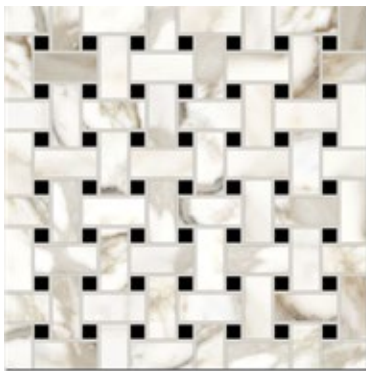

Luce Grey Basketweave