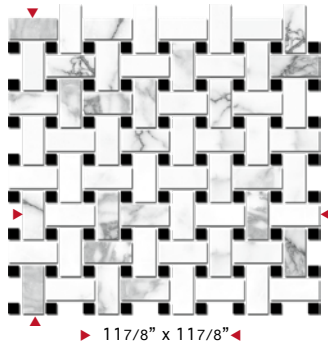

Recommended Joint: **MINIMUM 2mm (± 3/32") for ALL RECTIFIED tiles!**

When set Staggered 6" - 8" offset **RECOMMENDED**

1/2 offset **NOT Recommended**

LUCE

NEW!

BASKETWEAVE thickness
10.0 mm
(mounted)

unit Sheet
unit size .98 sf sheet
unit/sf 1.02