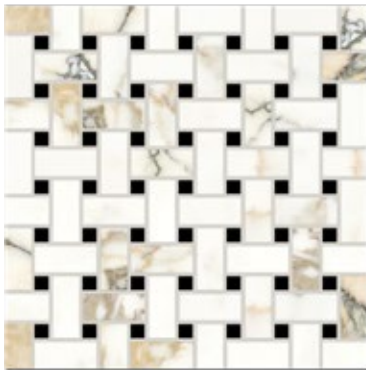

prod no.
VL 2502B
VL 2602B

prod name
Luce Grey
Luce Oro

lbs/unit (sheets) sheet/packing
4.20 11 11/carton

Luce Grey Basketweave

Luce Grey Stik

Luce Grey Hex

Luce Oro Basketweave

Luce Oro Stik

Luce Oro Hex

NOTE: The price (SF) is CALCULATED based on the unit/sf for REFERENCE only!
As Mosaics are sold by the SHEET, NOT Square Foot, some rounding may occur.

NEW!

LUCE

HEX thickness
10.0 mm
(mounted)