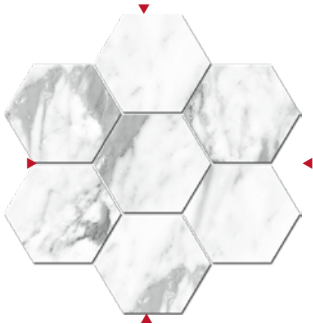

Recommended Joint: **MINIMUM 2mm (± 3/32") for ALL RECTIFIED tiles!**

When set Staggered 6" - 8" offset **RECOMMENDED**

1/2 offset **NOT Recommended**

LUCE

NEW!

BASKETWEAVE thickness
10.0 mm
(mounted)

unit Sheet
unit size .98 sf sheet
unit/sf 1.02

prod no.
VL 2502B
VL 2602B

prod name
Luce Grey
Luce Oro

lbs/unit (sheets) sheet/packing
4.20 11 11/carton

Luce Grey Basketweave

Luce Grey Stik

Luce Grey Hex

Luce Oro Basketweave

Luce Oro Stik

Luce Oro Hex

NOTE: The price (SF) is CALCULATED based on the unit/sf for REFERENCE only!
As Mosaics are sold by the SHEET, NOT Square Foot, some rounding may occur.

NEW!

LUCE

HEX thickness
10.0 mm
(mounted)