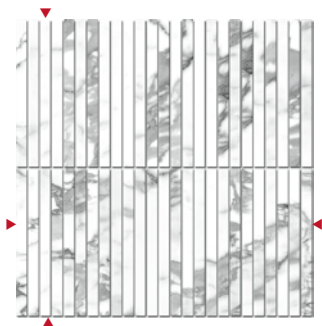

NEW!

LUCE

thickness
10.0 mm

2 x 2 Mosaic matt

prod no.	prod name	approximate size
VL 2502M	Luce Grey 2 x 2	12 x 12
VL 2602M	Luce Oro 2 x 2	12 x 12

lbs/sheet	sheet/ctn	sf/ctn
4.20	10	9.68

Luce Grey Mosaic

Luce Oro Mosaic

thickness
STIK 10.0 mm (mounted)

▶ 113/4" x 113/4" ◀

unit	Sheet	prod no.	prod name
unit size	.96 sf sheet	VL 2502S	Luce Grey
unit/sf	1.04	VL 2602S	Luce Oro

lbs/unit	(sheets)	sheet/packing
4.20	6	6/carton