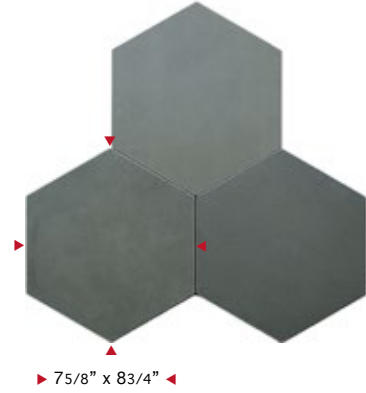

D.C.O.F
.71

R10

V3 Moderate

Recommended Joint: **MINIMUM 2mm (± 3/32") for ALL RECTIFIED tiles!**

When set Staggered 6" - 8" offset **RECOMMENDED**

1/2 offset **NOT Recommended**

MATÉ

prod no.	prod name
FO 3101H	Terra Avorio
FO 3201H	Terra Grigio
FO 3301H	Terra Fumo
FO 3401H	Terra Oliva

nominal size
75/8 x 83/4
75/8 x 83/4
75/8 x 83/4
75/8 x 83/4

lbs/sf	pc/ctn	sf/ctn
4.25	21	7.32

Hexagon thickness **9.5 mm**

Terra Oliva

MATÉ

8 x 8 rectified **thickness 9.5 mm**

prod no.	prod name	size
FO 3108	Terra Avorio	8 x 8
FO 3208	Terra Grigio	8 x 8
FO 3308	Terra Fumo	8 x 8
FO 3408	Terra Oliva	8 x 8