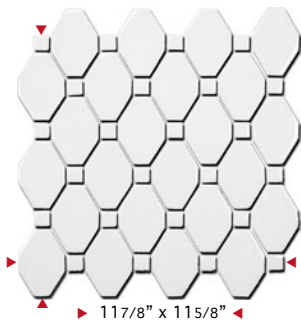

MESNIE (Hand Made!)

Rhombi thickness **9.5 mm**

prod no.	prod name	sheet size
CA 1101R	Pepona Rhombi	11 7/8 x 11 5/8
CA 2101R	Morgana Rhombi	11 7/8 x 11 5/8
CA 3101R	Valquiria Rhombi	11 7/8 x 11 5/8
CA 4101R	Toscana Rhombi	11 7/8 x 11 5/8
CA 5101R	Omero Rhombi	11 7/8 x 11 5/8
CA 6101R	Loreto Rhombi	11 7/8 x 11 5/8
CA 8101R	Lola Rhombi	11 7/8 x 11 5/8

lbs/sheet	sheet/ctn	sf/sheet	sf/ctn
3.1	14	.96	13.44

Pepona