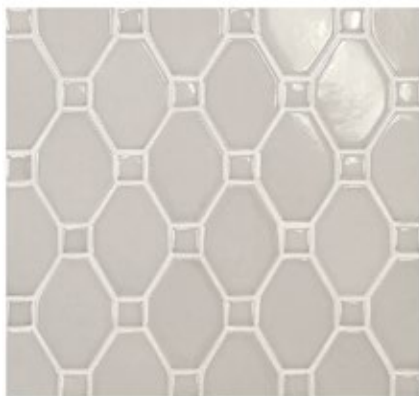

MESNIE (Hand Made!)

Rhombi thickness **9.5 mm**

prod no.	prod name	sheet size
CA 1101R	Pepona Rhombi	11 7/8 x 11 5/8
CA 2101R	Morgana Rhombi	11 7/8 x 11 5/8
CA 3101R	Valquiria Rhombi	11 7/8 x 11 5/8
CA 4101R	Toscana Rhombi	11 7/8 x 11 5/8
CA 5101R	Omero Rhombi	11 7/8 x 11 5/8
CA 6101R	Loreto Rhombi	11 7/8 x 11 5/8
CA 8101R	Lola Rhombi	11 7/8 x 11 5/8

lbs/sheet	sheet/ctn	sf/sheet	sf/ctn
3.1	14	.96	13.44

Omero