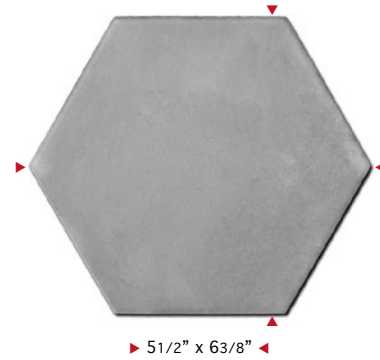

NEW!

NUANCE HEX

prod no.	prod name	size
TO 320HX	Nuance Latte Hex	5 1/2 x 6 3/8
TO 322HX	Nuance Salvia Hex	5 1/2 x 6 3/8
TO 323HX	Nuance Ferro Hex	5 1/2 x 6 3/8
TO 326HX	Nuance Blu Hex	5 1/2 x 6 3/8
TO 327HX	Nuance Tabacco Hex	5 1/2 x 6 3/8
TO 328HX	Nuance Nero Hex	5 1/2 x 6 3/8

lbs/sf	pc/ctn	sf/ctn	ctn/pllt	sf/pllt
3.80	33	5.92	102	603.84

thickness **5 1/2 x 6 3/8 8.0 mm**

Nuance Latte

PORCELAIN

WALL

Glazed Porcelain Wall Tile
Suitable for both Walls and LIGHT DUTY Floors!

4 Residential

FROST RESISTANT!

D.C.O.F
.50
wet

R9

V3 Moderate