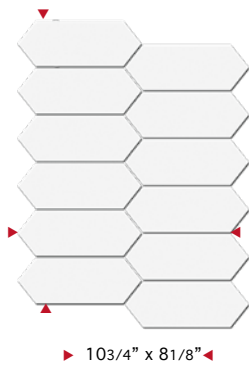

# NEW!

**CHEV** thickness **9.0 mm**

unit Sheet prod no. RF 11324CH prod name Play White  
unit size .682 sf sheet  
unit/sf 1.466

lbs/unit (sheets) sheet/packing  
3.03 10 10/carton

**PICK** thickness **9.0 mm**