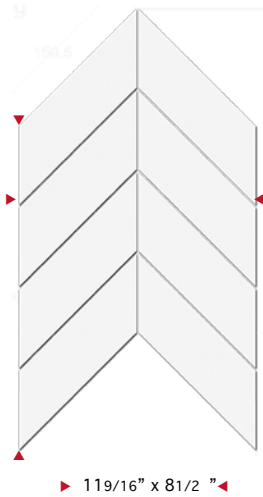

NEW !

PLAY

DORATOBONE thickness
9.0 mm

▶ 115/8" x 81/2" ◀

unit Sheet
unit size .686 sf sheet
unit/sf 1.457

prod no.
RF 11124DB
RF 11224DB
RF 11324DB
RF 11424DB
RF 11524DB
RF 11624DB

prod name
Play Beige
Play Greige
Play White
Play Grey
Play Graphite
Play Black

lbs/unit (sheets) sheet/packing
3.039 10 10/carton

Play Grey 48 x 48 (Special Order)

PLAY

NEW!

CHEV

thickness
9.0 mm

unit Sheet prod no. prod name
unit size .682 sf sheet RF 11324CH Play White
unit/sf 1.466