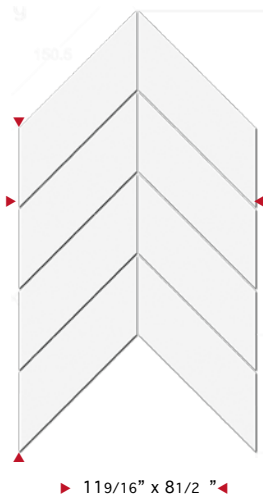

PLAY

NEW!

CHEV thickness **9.0 mm**

unit Sheet prod no. RF 11324CH prod name Play White
unit size .682 sf sheet
unit/sf 1.466

lbs/unit (sheets) sheet/packing
3.03 10 10/carton

PICK thickness **9.0 mm**