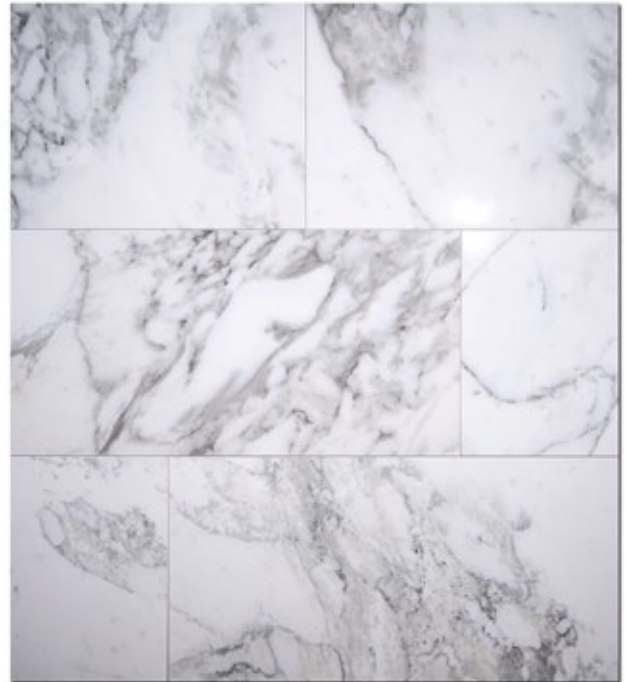

Arabascato Lux 12 x 24

PORCELAIN Glazed Porcelain

4 RESIDENTIAL ❄️ FROST RESISTANT!

Recommended Joint: **MINIMUM 2mm (± 3/32") for ALL RECTIFIED tiles!**