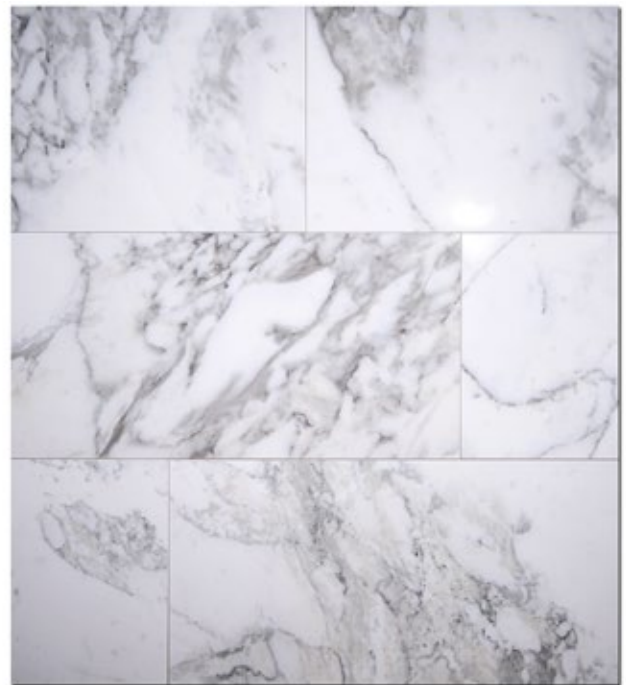

Arabascato Lux 12 x 24

PORCELAIN

Glazed Porcelain

4

RESIDENTIAL

FROST RESISTANT!

V2 Slight

Recommended Joint: **MINIMUM 2mm (± 3/32")** for ALL RECTIFIED tiles!