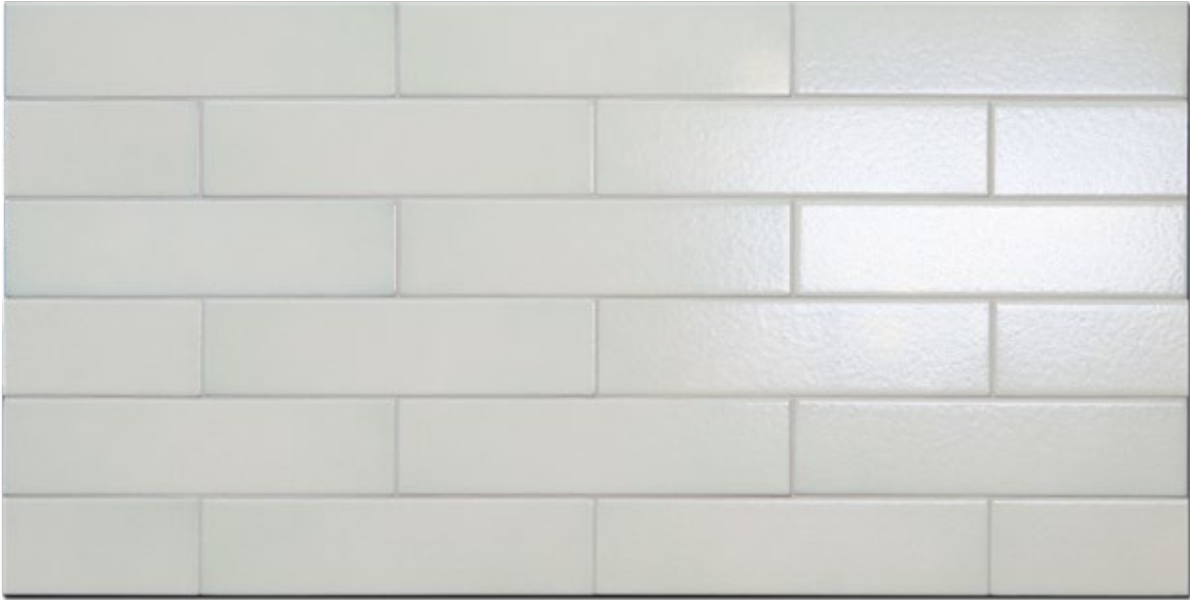

special pieces

size

Coprifilo 3/8 x 8
 Coprifilo Corner 3/8 X 3/8

8" Coprifilo, Coprifilo Corner

Raku Bronze 2 x 10

WALL

Wall Tile

RAKU WALL TILES are produced from a Red Clay (Pasta Rossa), and are Low Fired resulting in a softer clay body with a more subtle, but delicate glaze surface. While perfectly suited for WALL APPLICATION, are not suitable, or recommended for, FLOOR APPLICATION.

Thickness
10.0 mm

Raku Cream 2 x 10

Raku Umber 2 x 10

Colors and Aesthetical features in this catalogue are to be regarded as indications. Please refer to physical samples for clarification.

+ R A K U +

New!

Raku Cerulean 2 x 10

Raku Bronze 2 x 10

Raku White Shell 2 x 10

Raku Brick 2 x 10

Colors and Aesthetical features in this catalogue are to be regarded as indications. Please refer to physical samples for clarification.