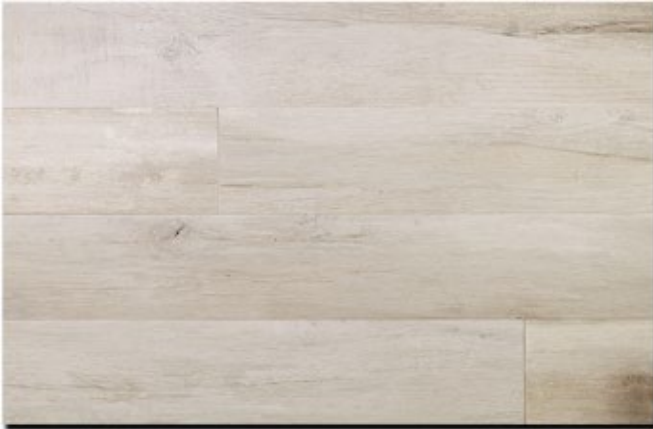

When set Staggered 6" - 8" offset **RECOMMENDED**

1/2 offset **NOT Recommended**

TRAVEL

NorthWhite

EastGrey

SouthGold

WestBrown

Travel is available in TWO surfaces, NORMAL on the left, and Strutturato, which is suitable for OUTDOOR, on the right