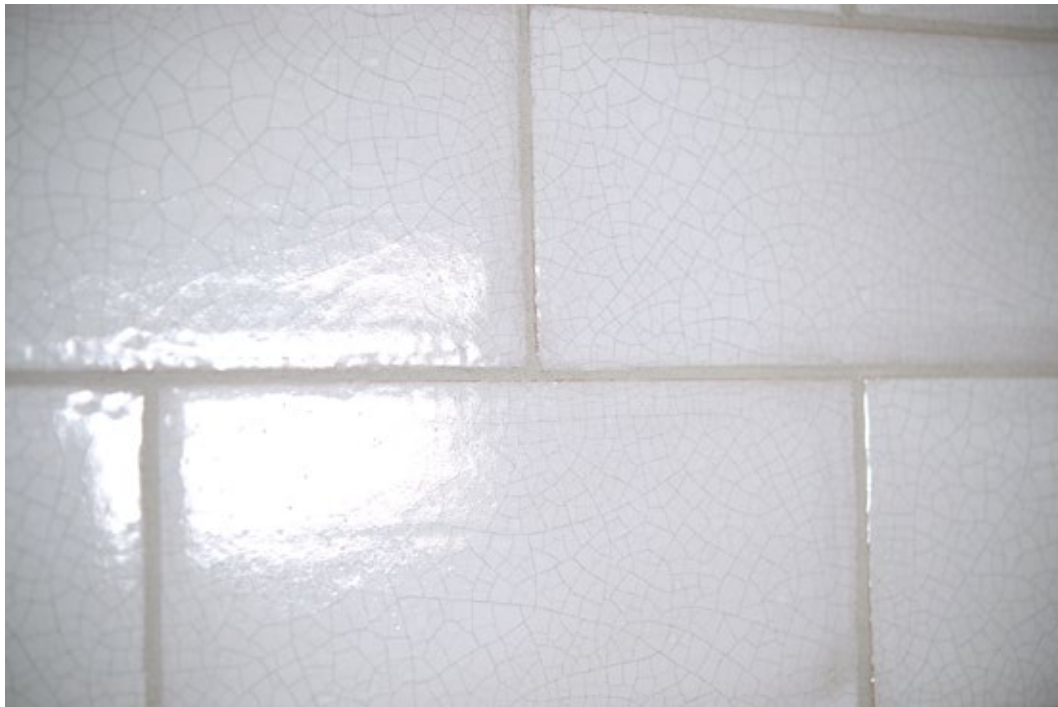

**NEW!**

**URBANA (Hand Made!)**

prod no.	prod name	size	thickness				
			4 x 8, lbs/sf	2 x 8, pc/ctn	and 4 x 8, sf/ctn	4 x 4, ctn/pllt	10 mm, sf/pllt
CE 10	Bianco Lucido	4 x 8	3.75	46	9.90	68	673.20
CE 15	Bianco Opaco	4 x 8					
CE 20	Bianco Maiolica	4 x 8					
CE 30	BLEND Opaco	4 x 8					
CE 11	Bianco Lucido	2 x 8	3.80	52	5.69		
CE 16	Bianco Opaco	2 x 8					
CE 12	Bianco Lucido	4 x 4	3.80	56	6.02		
CE 17	Bianco Opaco	4 x 4					

special pieces	size
Coprifilo	3/8 x 8
Coprifilo Corner	3/8 x 3/8

**PLEASE NOTE:**  
 Production runs for TRIM are never the same as FIELD TILE. While every effort is made to try to ensure shades within an acceptable range, some allowance must be made for shade/tone match.  
 We go to great lengths to make trim available FOR OUR FIELD TILE. If/when we are able, we will accommodate your request, but we reserve the right to politely decline supplying our trim for use with other FIELD TILES.

8" Coprifilo, Coprifilo Corner

Bianco Maiolica

**WALL** Wall Tile

WALL TILES are typically produced from a White Clay (Pasta Bianca), and are Low Fired resulting in a softer clay body with a more subtle, but delicate glaze surface. While perfectly suited for WALL APPLICATION, wall tiles are not suitable, or recommended for, FLOOR APPLICATION.

# URBANA (Hand Made!) **NEW!**

Bianco Lucido

Bianco Maiolica (Crackle)

Colors and Aesthetical features in this catalogue are to be regarded as indications. Please refer to physical samples for clarification.