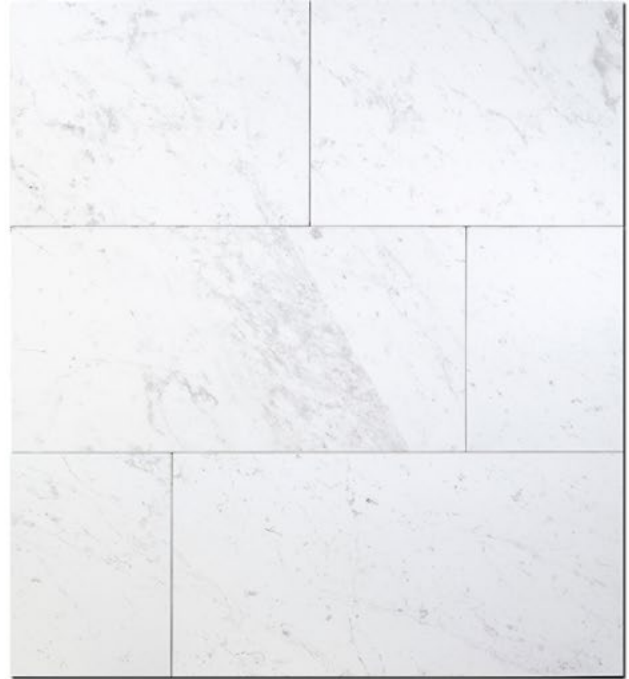

3 x 24 SBN

NEW!

VERSILIA

Pure 12 x 24 Matt

Ice 12 x 24 Matt

Clear 12 x 24 Matt

Available in 24" x 24"
(shown in Pure Matt)

Pure 24 x 24 Polished