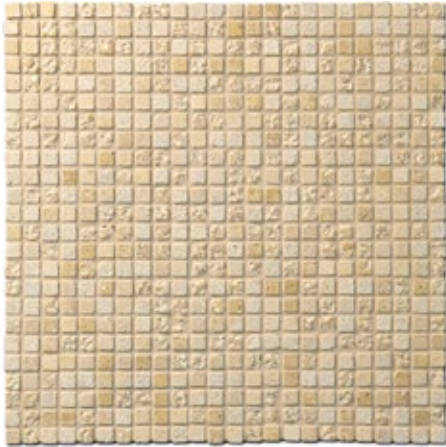

LYCIAN

TOUCH

3/8 x 3/8
(mounted)

Tlos

Hexagon
(mounted)