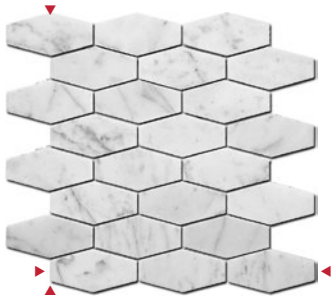

Bianco Nova

Fumo Nova

Catta Nova

Thala Nova

SASSO NOVA

NESSUS (mounted)

▶ 12" x 12" ◀

finish HONED
 thickness 3/8
 unit Sheet
 unit size .98 sf Sheet
 unit/sf 1.02