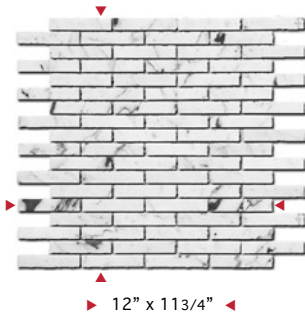

lbs/unit (sheets) sheet/packing
 4.65 11 11/carton

Bianco Nova

Fumo Nova

Catta Nova

Thala Nova

TRITON (mounted)

finish HONED
 thickness 3/8
 unit Sheet
 unit size .98 sf Sheet
 unit/sf 1.02

prod no. prod name
 XSN 1002TR Bianco Nova
 XSN 5002TR Fumo Nova
 XSN 7002TR Catta Nova
 XSN 8002TR Thala Nova