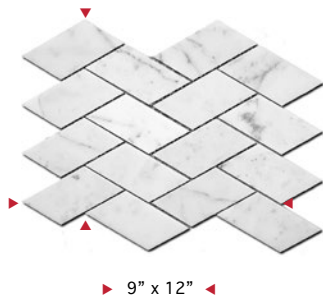

finish HONED
 thickness 3/8
 unit Sheet
 unit size .81 sf Sheet
 unit/sf 1.24

lbs/unit (sheets) sheet/packing
 3.90 11 11/carton

prod no.	prod name
XSN 1007BL	Bianco Nova
XSN 5007BL	Fumo Nova
XSN 7007BL	Catta Nova
XSN 8007BL	Thala Nova