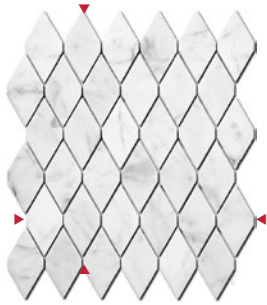

SASSO NOVA

XANTHUS (mounted)

▶ 13³/₈" x 10¹/₂" ◀

finish HONED
thickness 3/8
unit Sheet
unit size .98 sf Sheet
unit/sf 1.02

prod no. prod name
XSN 1004XN Bianco Nova
XSN 5004XN Fumo Nova
XSN 7004XN Catta Nova
XSN 8004XN Thala Nova

lbs/unit (sheets) sheet/packing
4.35 11 11/carton