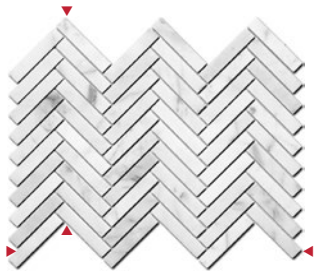

lbs/unit (sheets) sheet/packing
 5.25 11 11/carton

Bianco Nova

Fumo Nova

Catta Nova

Thala Nova

SASSO NOVA

▶ 91/4" x 123/4" ◀

finish HONED
 thickness 3/8
 unit Sheet
 unit size .83 sf Sheet
 unit/sf 1.20