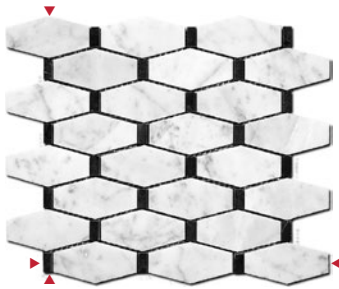

prod no.	prod name
XSN 1008NS	Bianco Nova
XSN 5008NS	Fumo Nova
XSN 7008NS	Catta Nova
XSN 8008NS	Thala Nova

lbs/unit (sheets) sheet/packing
 5.10 11 11/carton

Bianco Nova

Fumo Nova

Catta Nova

Thala Nova

ASBOLUS (mounted)